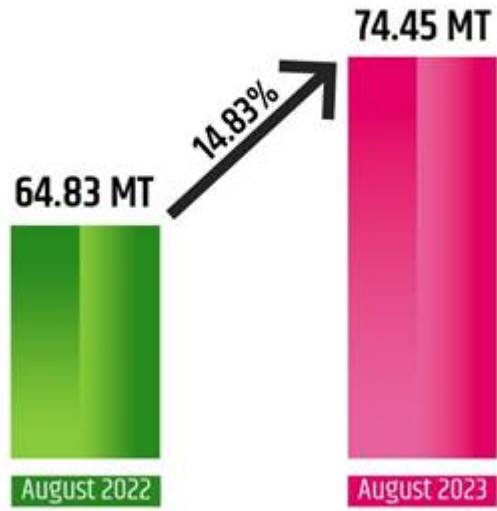

Coal Dispatch

August '23 as compared to August '22

(Provisional Figures)

, , ,
,

***

///

(Release ID: 1954199)