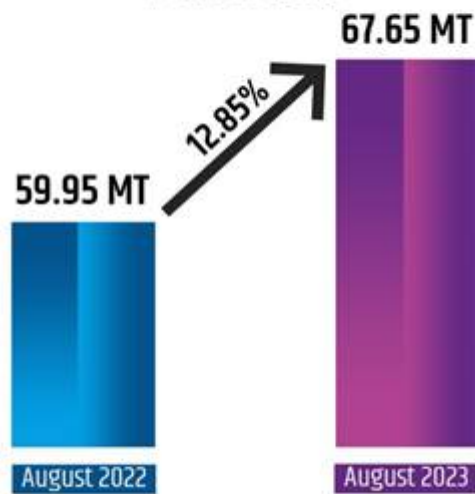

2023 12.85 67.65

2023-24 349.01

14.83 74.45

Posted On: 01 SEP 2023 6:05PM by PIB Delhi

2023 , 67.65 () 12.85 59.95 () 13.21 2022 46.17 2023 52.27
(2023) 2023-24 349.01 () , 2022-23 316.27 10.35

Coal Production

August '23 as compared to August '22

(Provisional Figures)

, 2023 , 74.45 2022 64.83 14.83 , () 2022 51.06 2023 58.48
14.53 2023-24 (2023) 378.29 () , 2022-23 346.72 9.10

Coal Dispatch

August '23 as compared to August '22